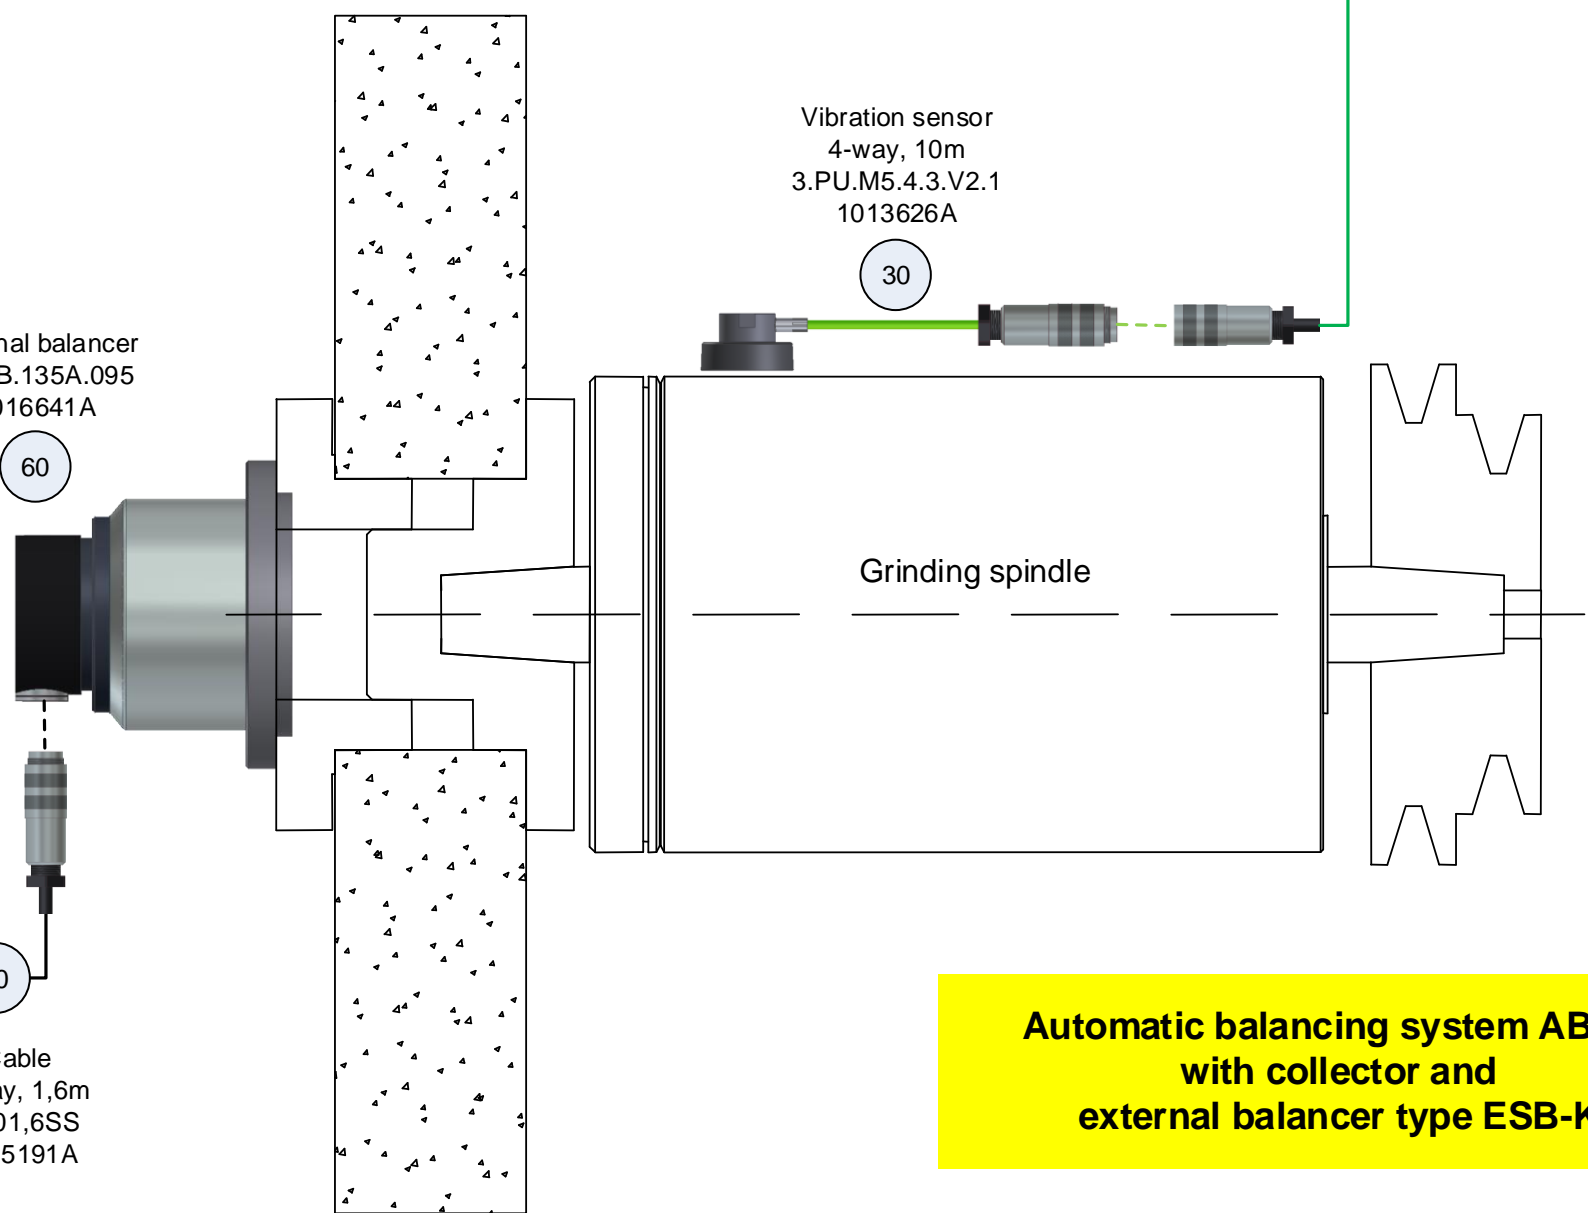

10

Balancing electronics  
In table housing  
3.AB300T1.K.24  
1055178A

Cable  
4-way, 10m  
3.410BS.1  
1015082A

20

Vibration sensor  
4-way, 10m  
3.PU.M5.4.3.V2.1  
1013626A

30

Cable  
5-way, 10m  
3.510BS  
1015237A

40

External balancer  
3.ESB.135A.095  
1016641A

60

Cable  
5-way, 1,6m  
3.501,6SS  
1015191A

50

**Automatic balancing system AB300  
with collector and  
external balancer type ESB-K**