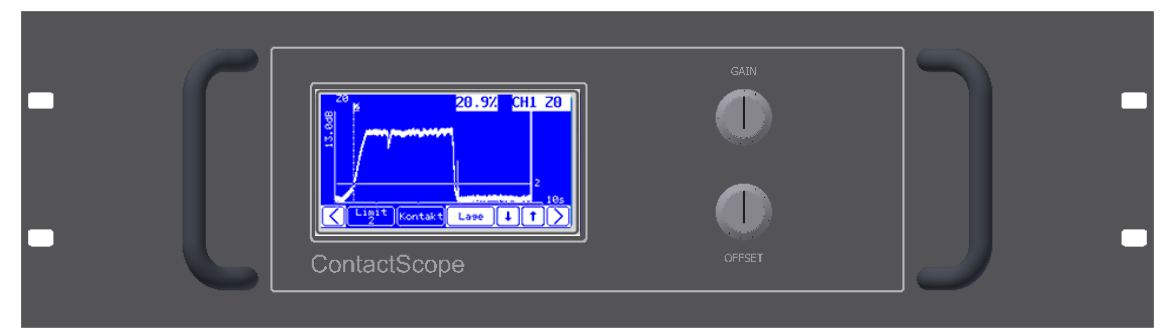

ContactScope
3.CS210P01.V1A.E/A.24
1038075A

10

Input/Output
Machine interface
For GAP/Crash/Dress signal
Sub-D socket 37-way

Cable
7-way, 10m
3.710BS
1012656A

20

Optional sensors:

- 30a
- 30b
- 30c with 31